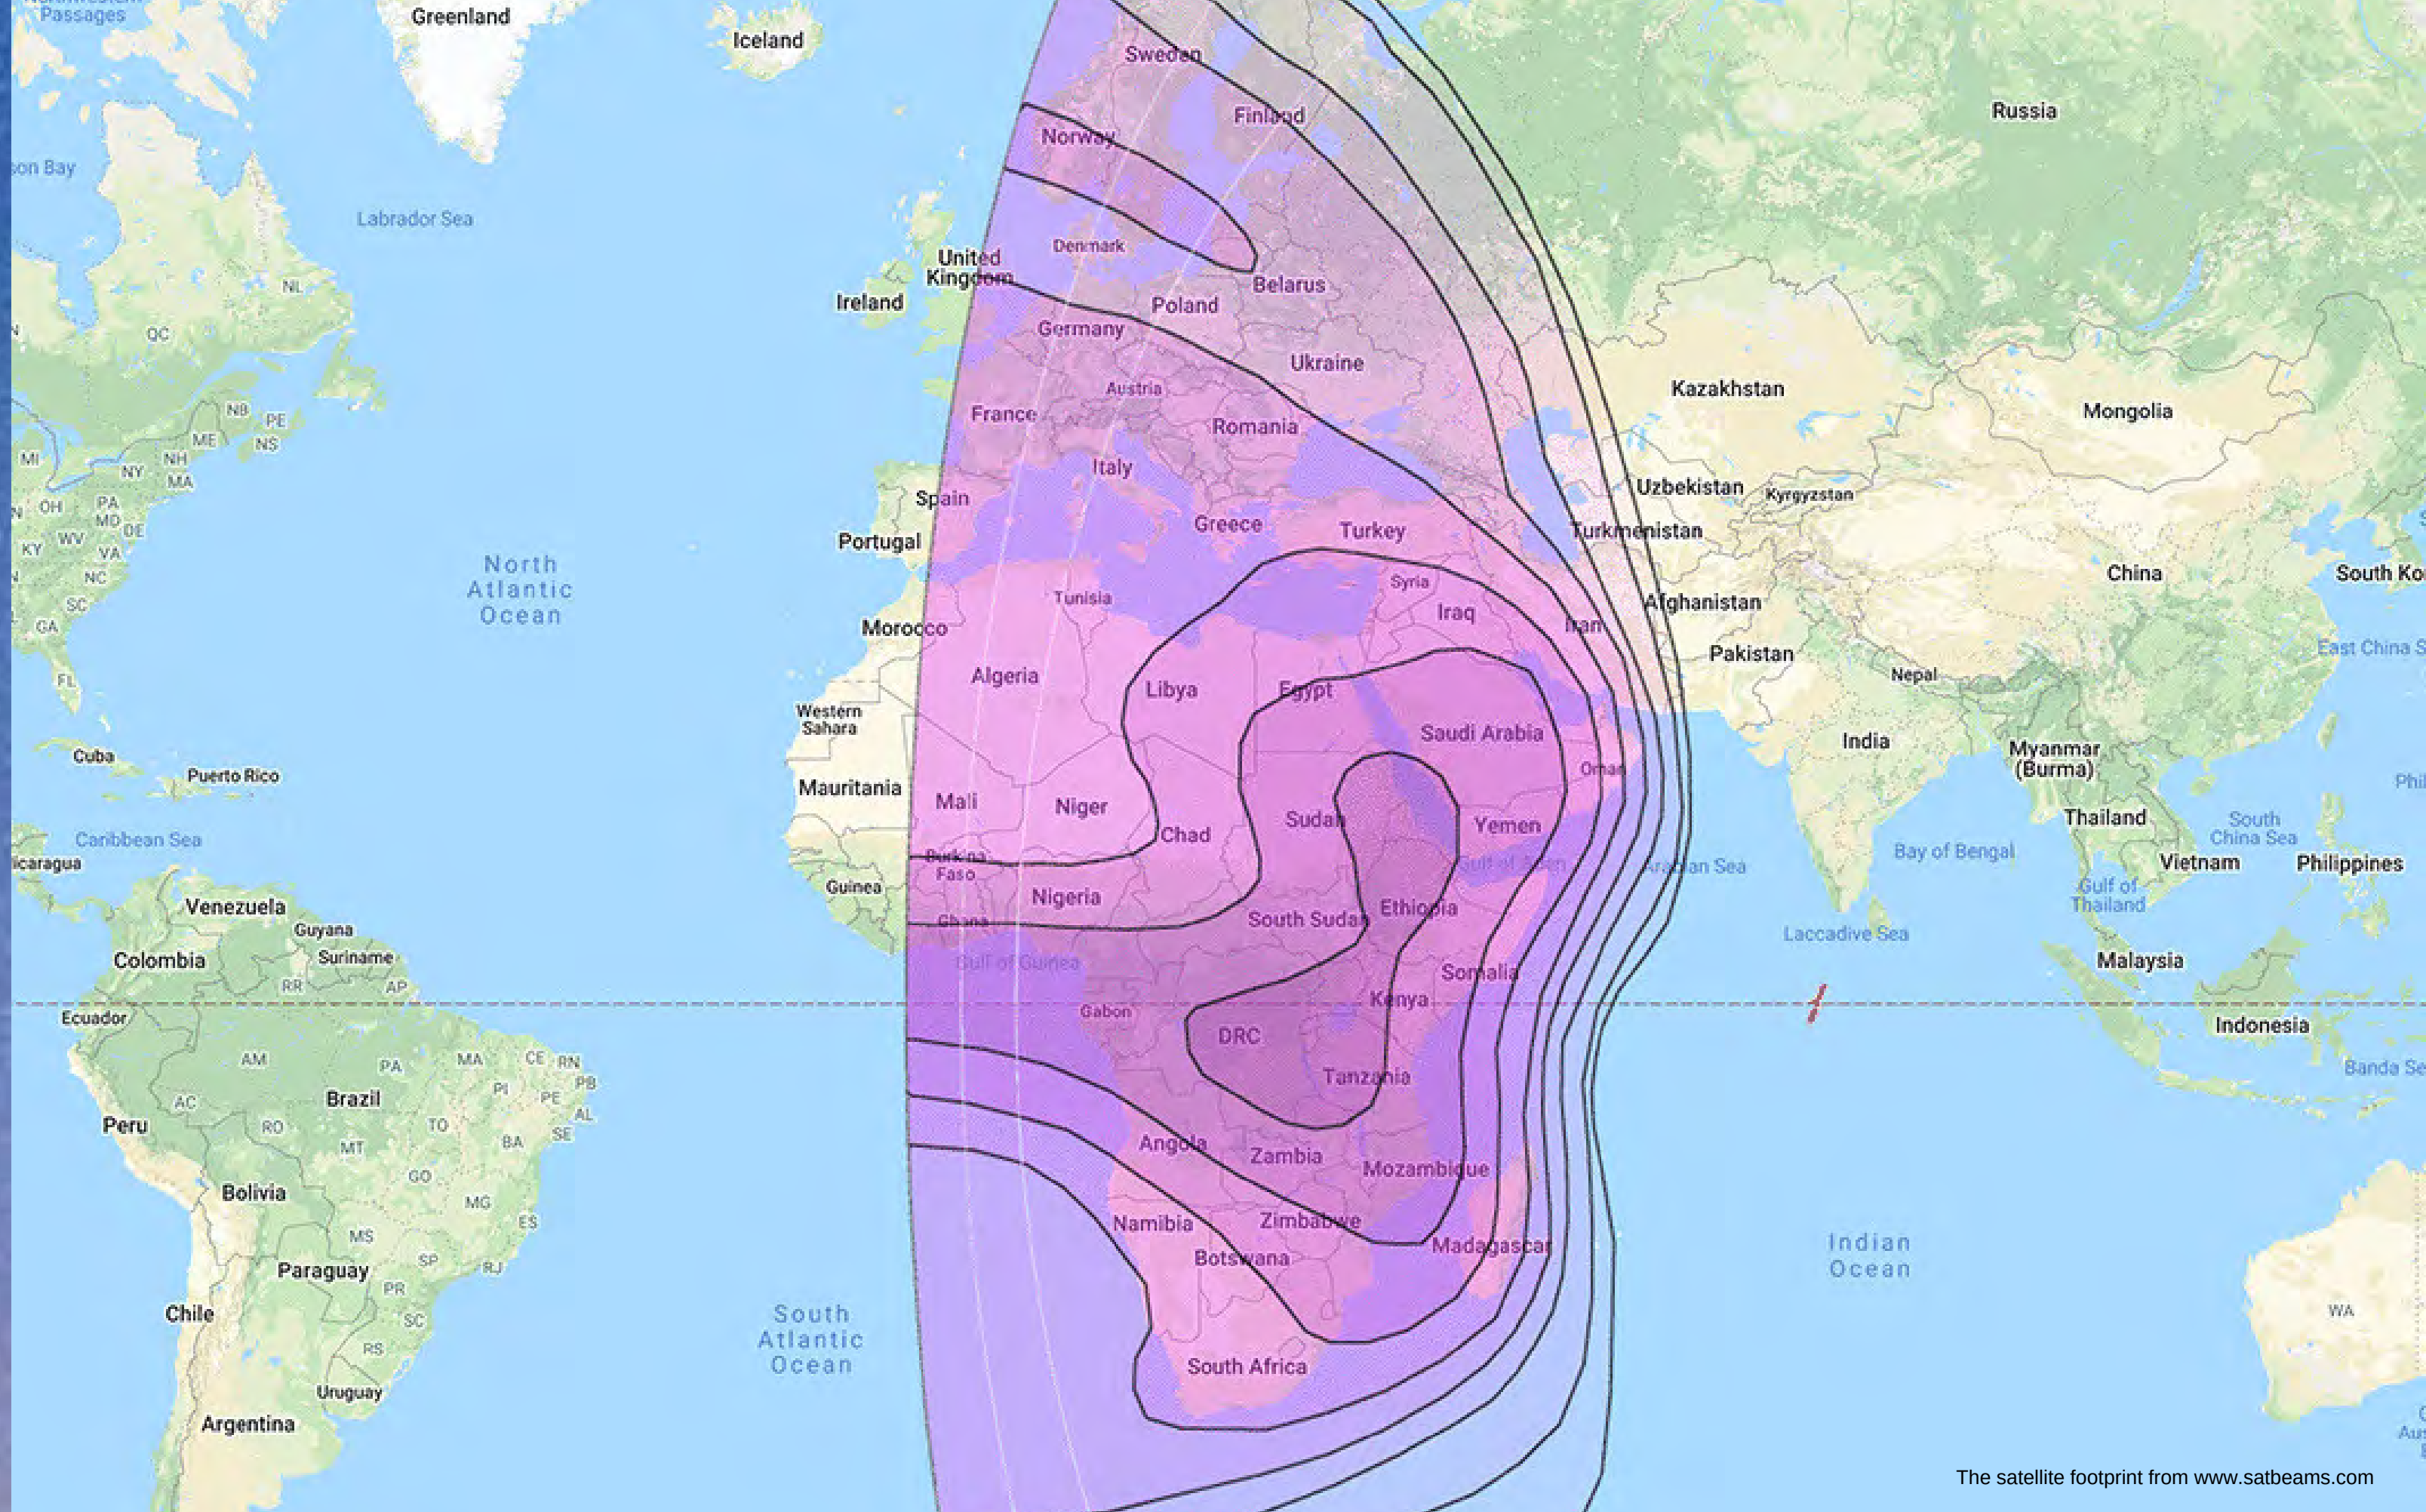

BROADBAND SATELLITE

**ABS - 2**

**TS2.**

TS2.SPACE

# ABS 2 C-BAND

ABS bridges the gap between isolated rural areas and emerging markets to help expand the service coverage regardless of distance, geographic obstructions or lack of infrastructure.

The bordering nature of satellite coverage allows operators to locate mobile switching centers (MSC) and base station controller / transceiver (BSC/BTS) combinations anywhere within a wide footprint, giving operators incomparable independence in designing their network.

# COVERAGE ABS-2

The satellite footprint from [www.satbeams.com](http://www.satbeams.com)