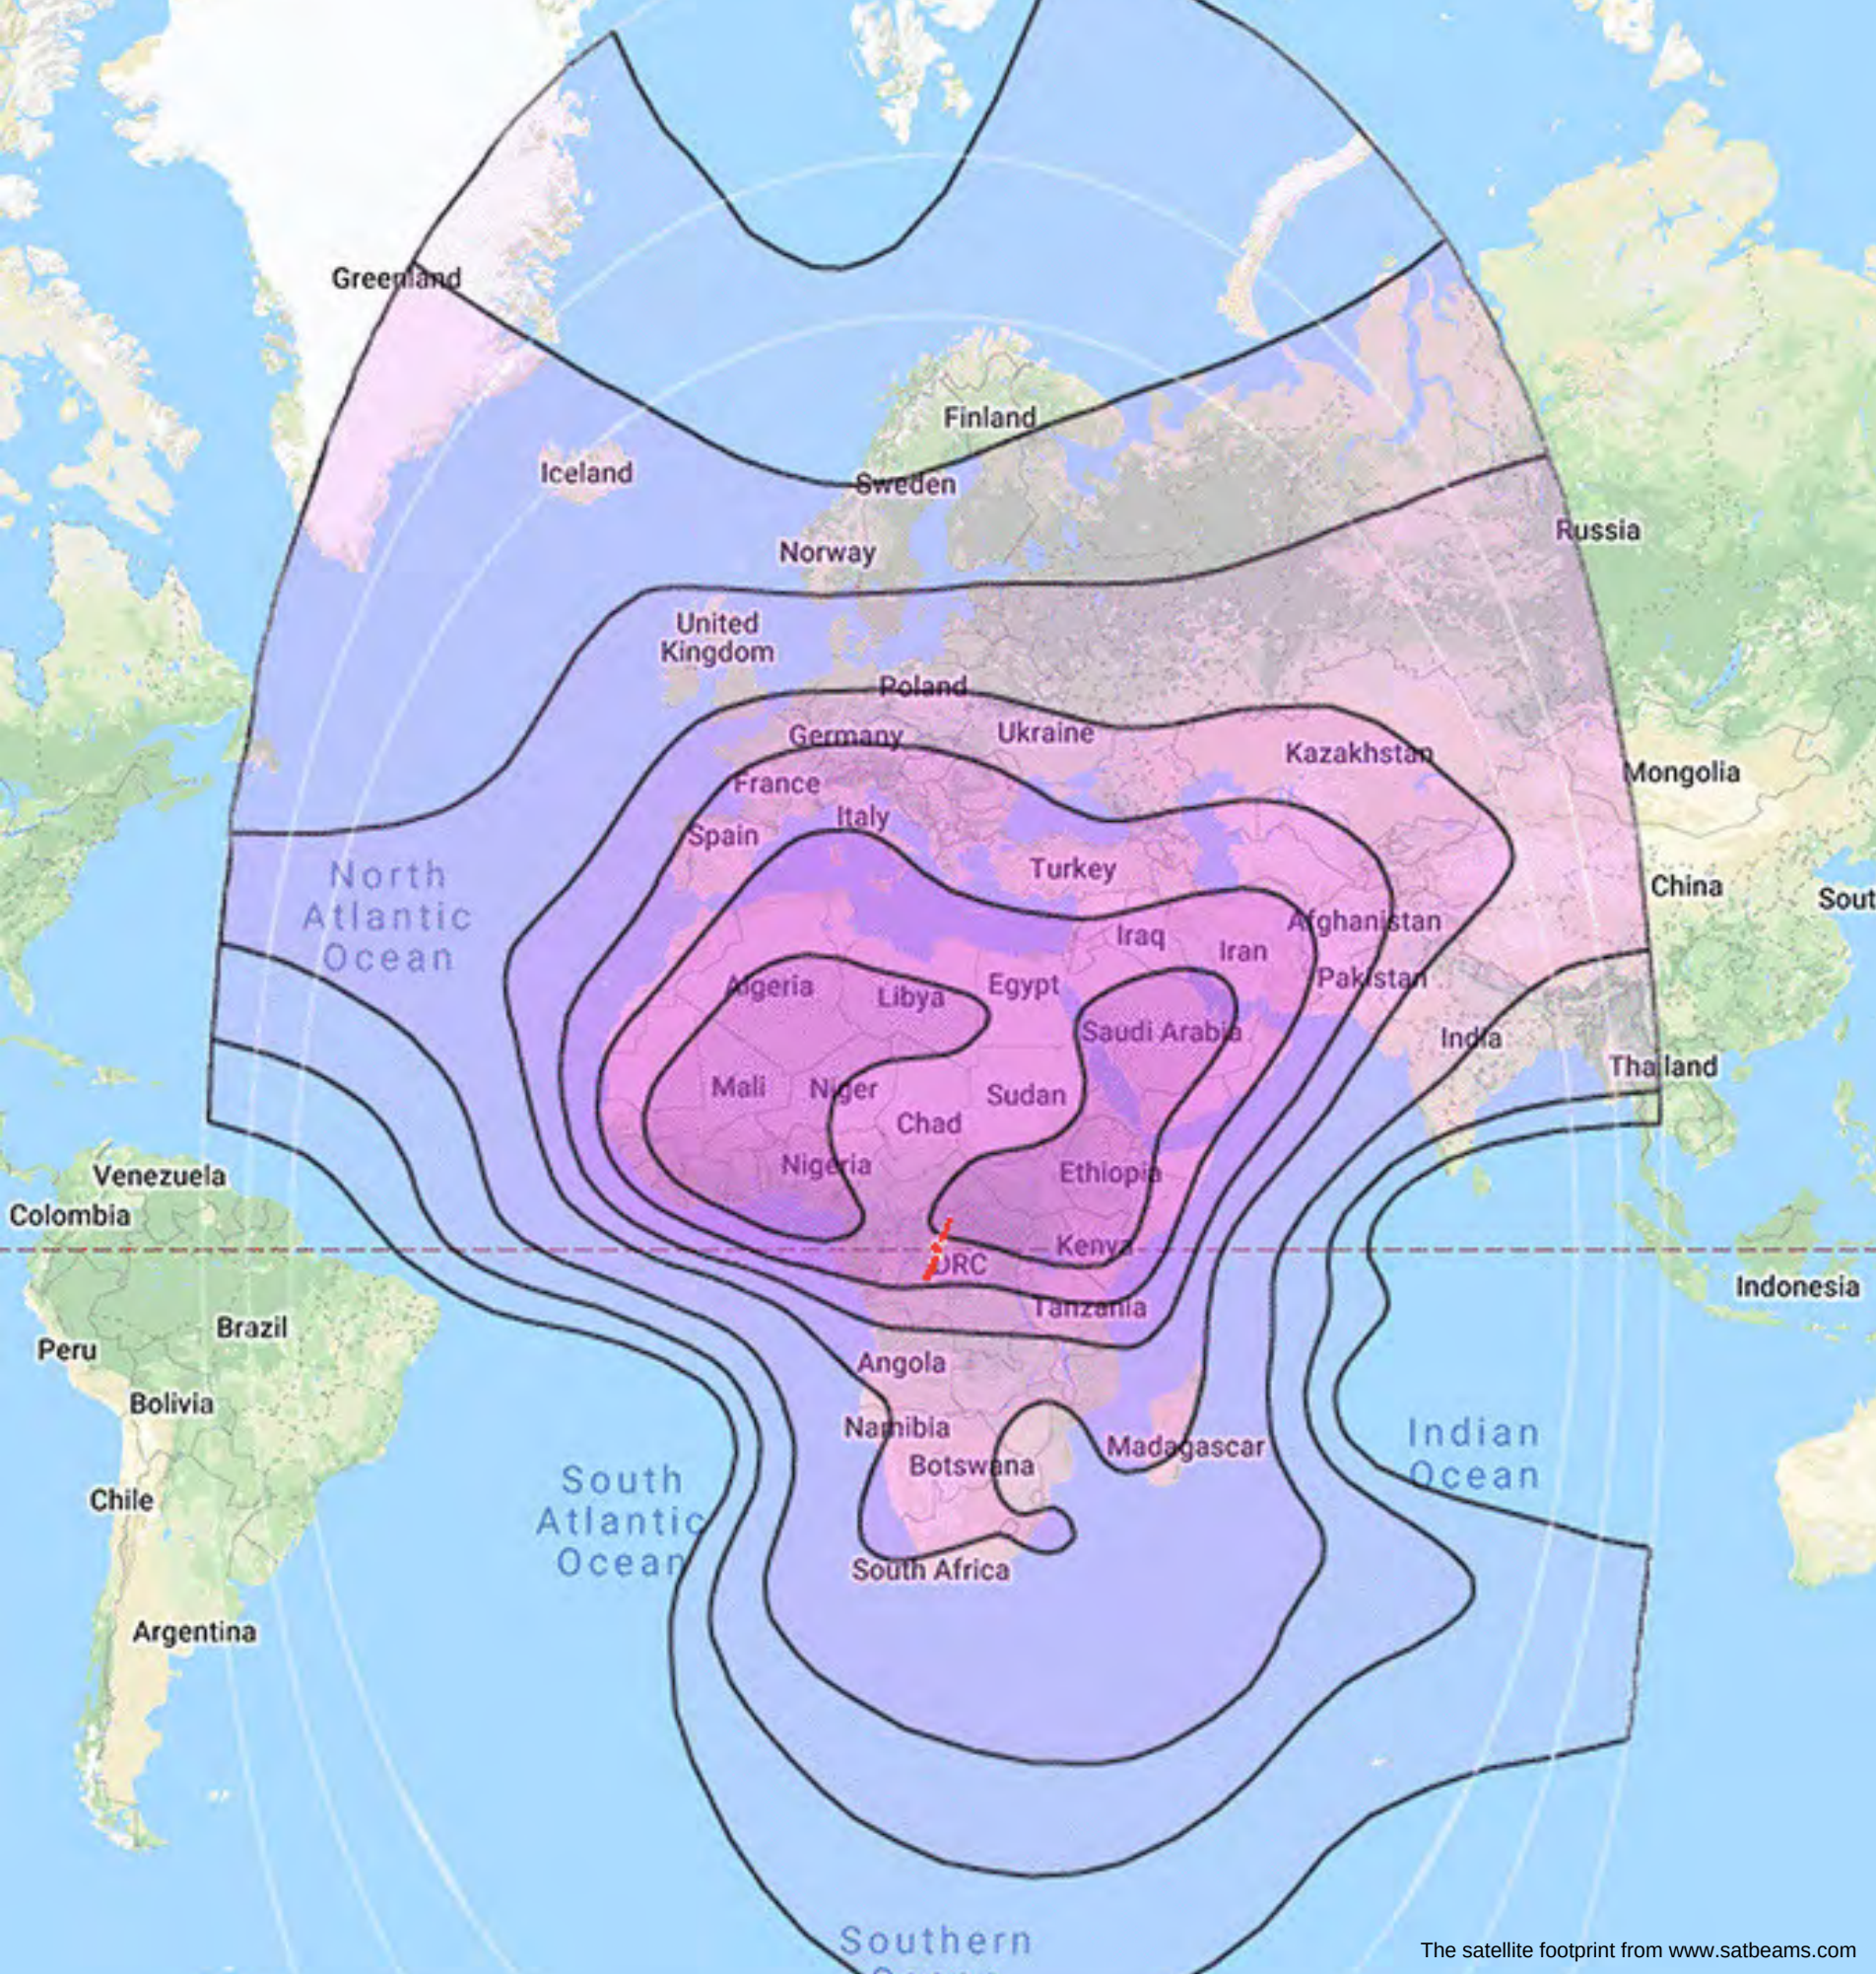

BROADBAND SATELLITE

ARABSAT 5C

TS2.

TS2.SPACE

SATELLITE INTERNET

TS2 Space provides broadband access to the Internet in areas where telecommunications infrastructure is weak or non-existent.

The main medium of transmission is a broadband two-way satellite transfer system, which provides stable access to the Internet in the least accessible areas.

We not only provide an Together with Internet connection, we provide a wide range of additional services available on iDirect Evolution platform.

ARABSAT 5C

coverage & satellite equipment

Minimum requirements:

- 1.2M Ku-Band Class II antenna
- iDirect Evolution X1/X3/X5 Modem
- Ku 3W BUC NJT5097F
- NJR2837S PLL low band LO 10.0 LNB

! Note !

**Equipment depends on the service package and your location.
Please, contact us first for more details.**