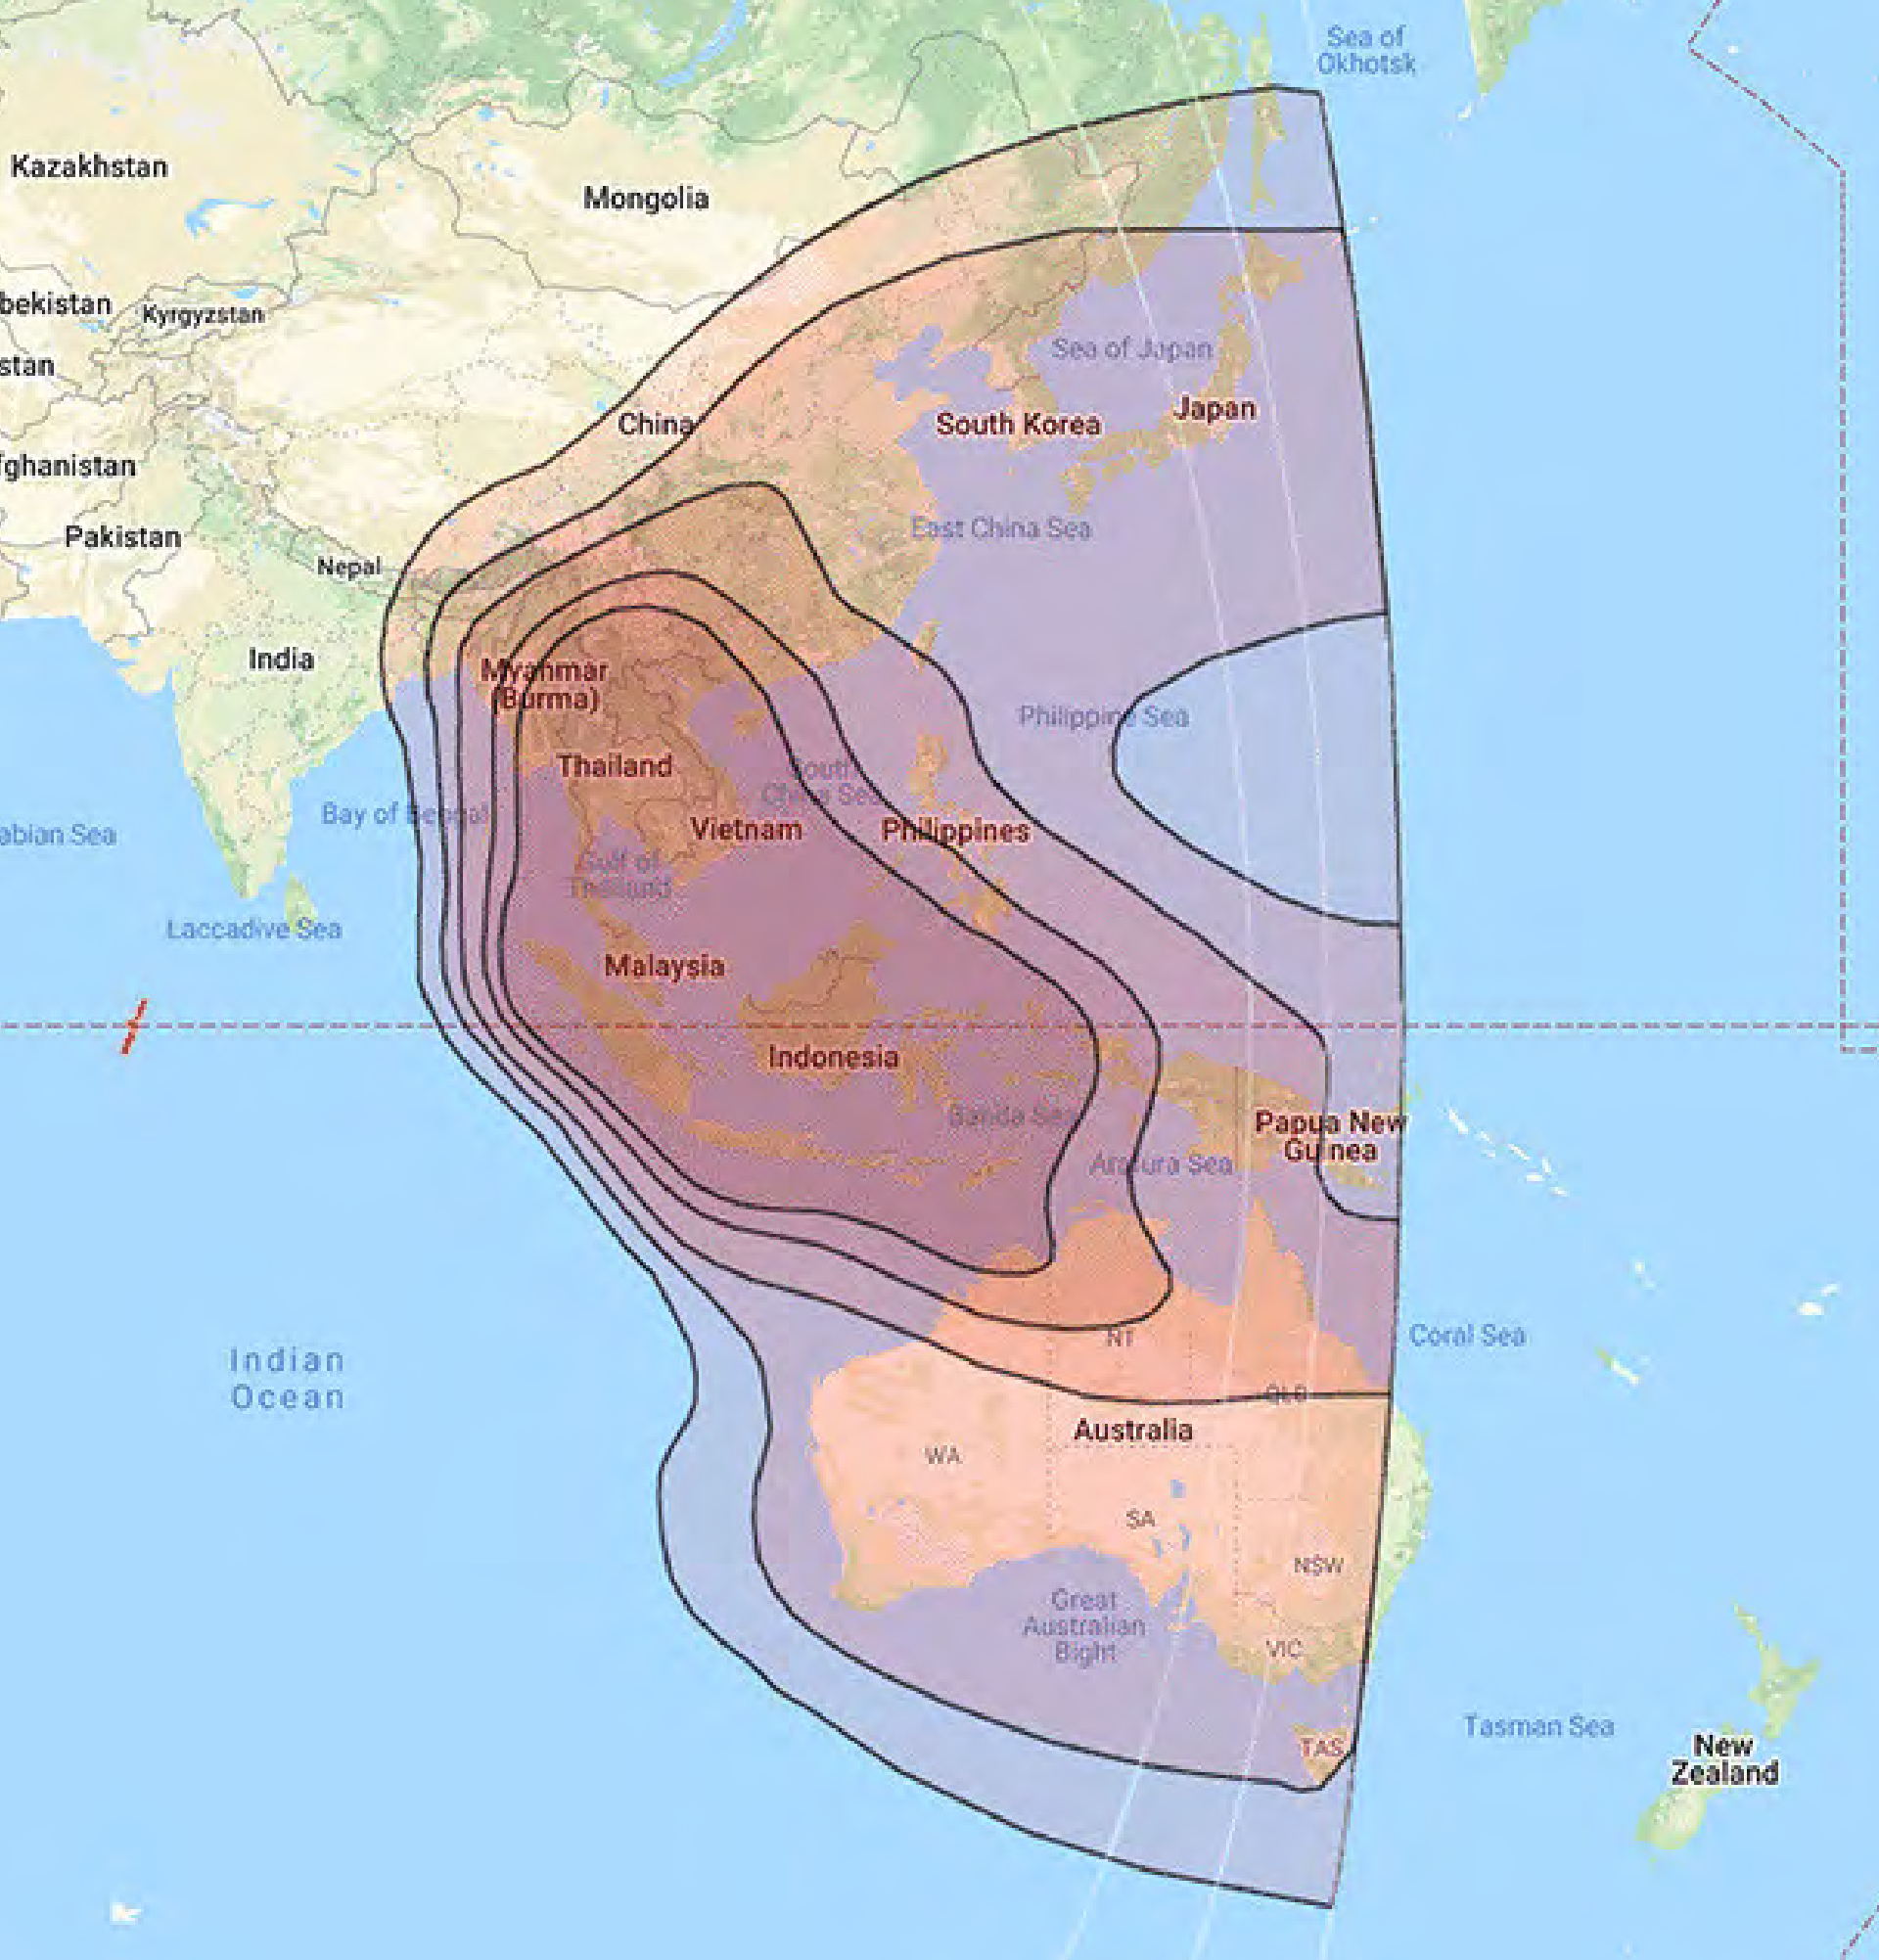

BROADBAND SATELLITE

E70B SEA EVO KU BAND

TS2.

E70B SEA SATELLITE

TS2 Space has launched new service on E70B SEA satellite which grants access to those located in Asia Pacific region.

This "always on-top service", provided by TS2 Space, offers high bandwidth on the most sought contentions in the business sector.

This top solution will meet needs of the clients requiring guaranteed connection and unlimited monthly traffic.

E70B SEA EVO

coverage & satellite equipment

Minimum requirements:

- 1.2M Ku-Band Class II antenna
- iDirect Evolution X1/X3/X5 Modem
- Ku 3W BUC NJT5097F
- NJR2837S PLL low band LO 10.0 LNB

! Note !

**Equipment depends on the service package and your location.
Please, contact us first for more details.**

Price list of two-way Internet (monthly fees in USD)

Bandwidth Capacities	5 : 1	10 : 1	15 : 1	20 : 1
512 Kbit Up – 128 Kbit Down	\$ 701	\$ 379	\$ 276	\$ 228
512 Kbit Up – 256 Kbit Down	\$ 840	\$ 454	\$ 331	\$ 273
768 Kbit Up – 256 Kbit Down	\$ 1120	\$ 607	\$ 423	\$ 350
1024 Kbit Up – 256 Kbit Down	\$ 1400	\$ 760	\$ 552	\$ 454
1536 Kbit Up – 512 Kbit Down	\$ 2240	\$ 1212	\$ 882	\$ 728
2048 Kbit Up – 512 Kbit Down	\$ 2800	\$ 1516	\$ 1104	\$ 909