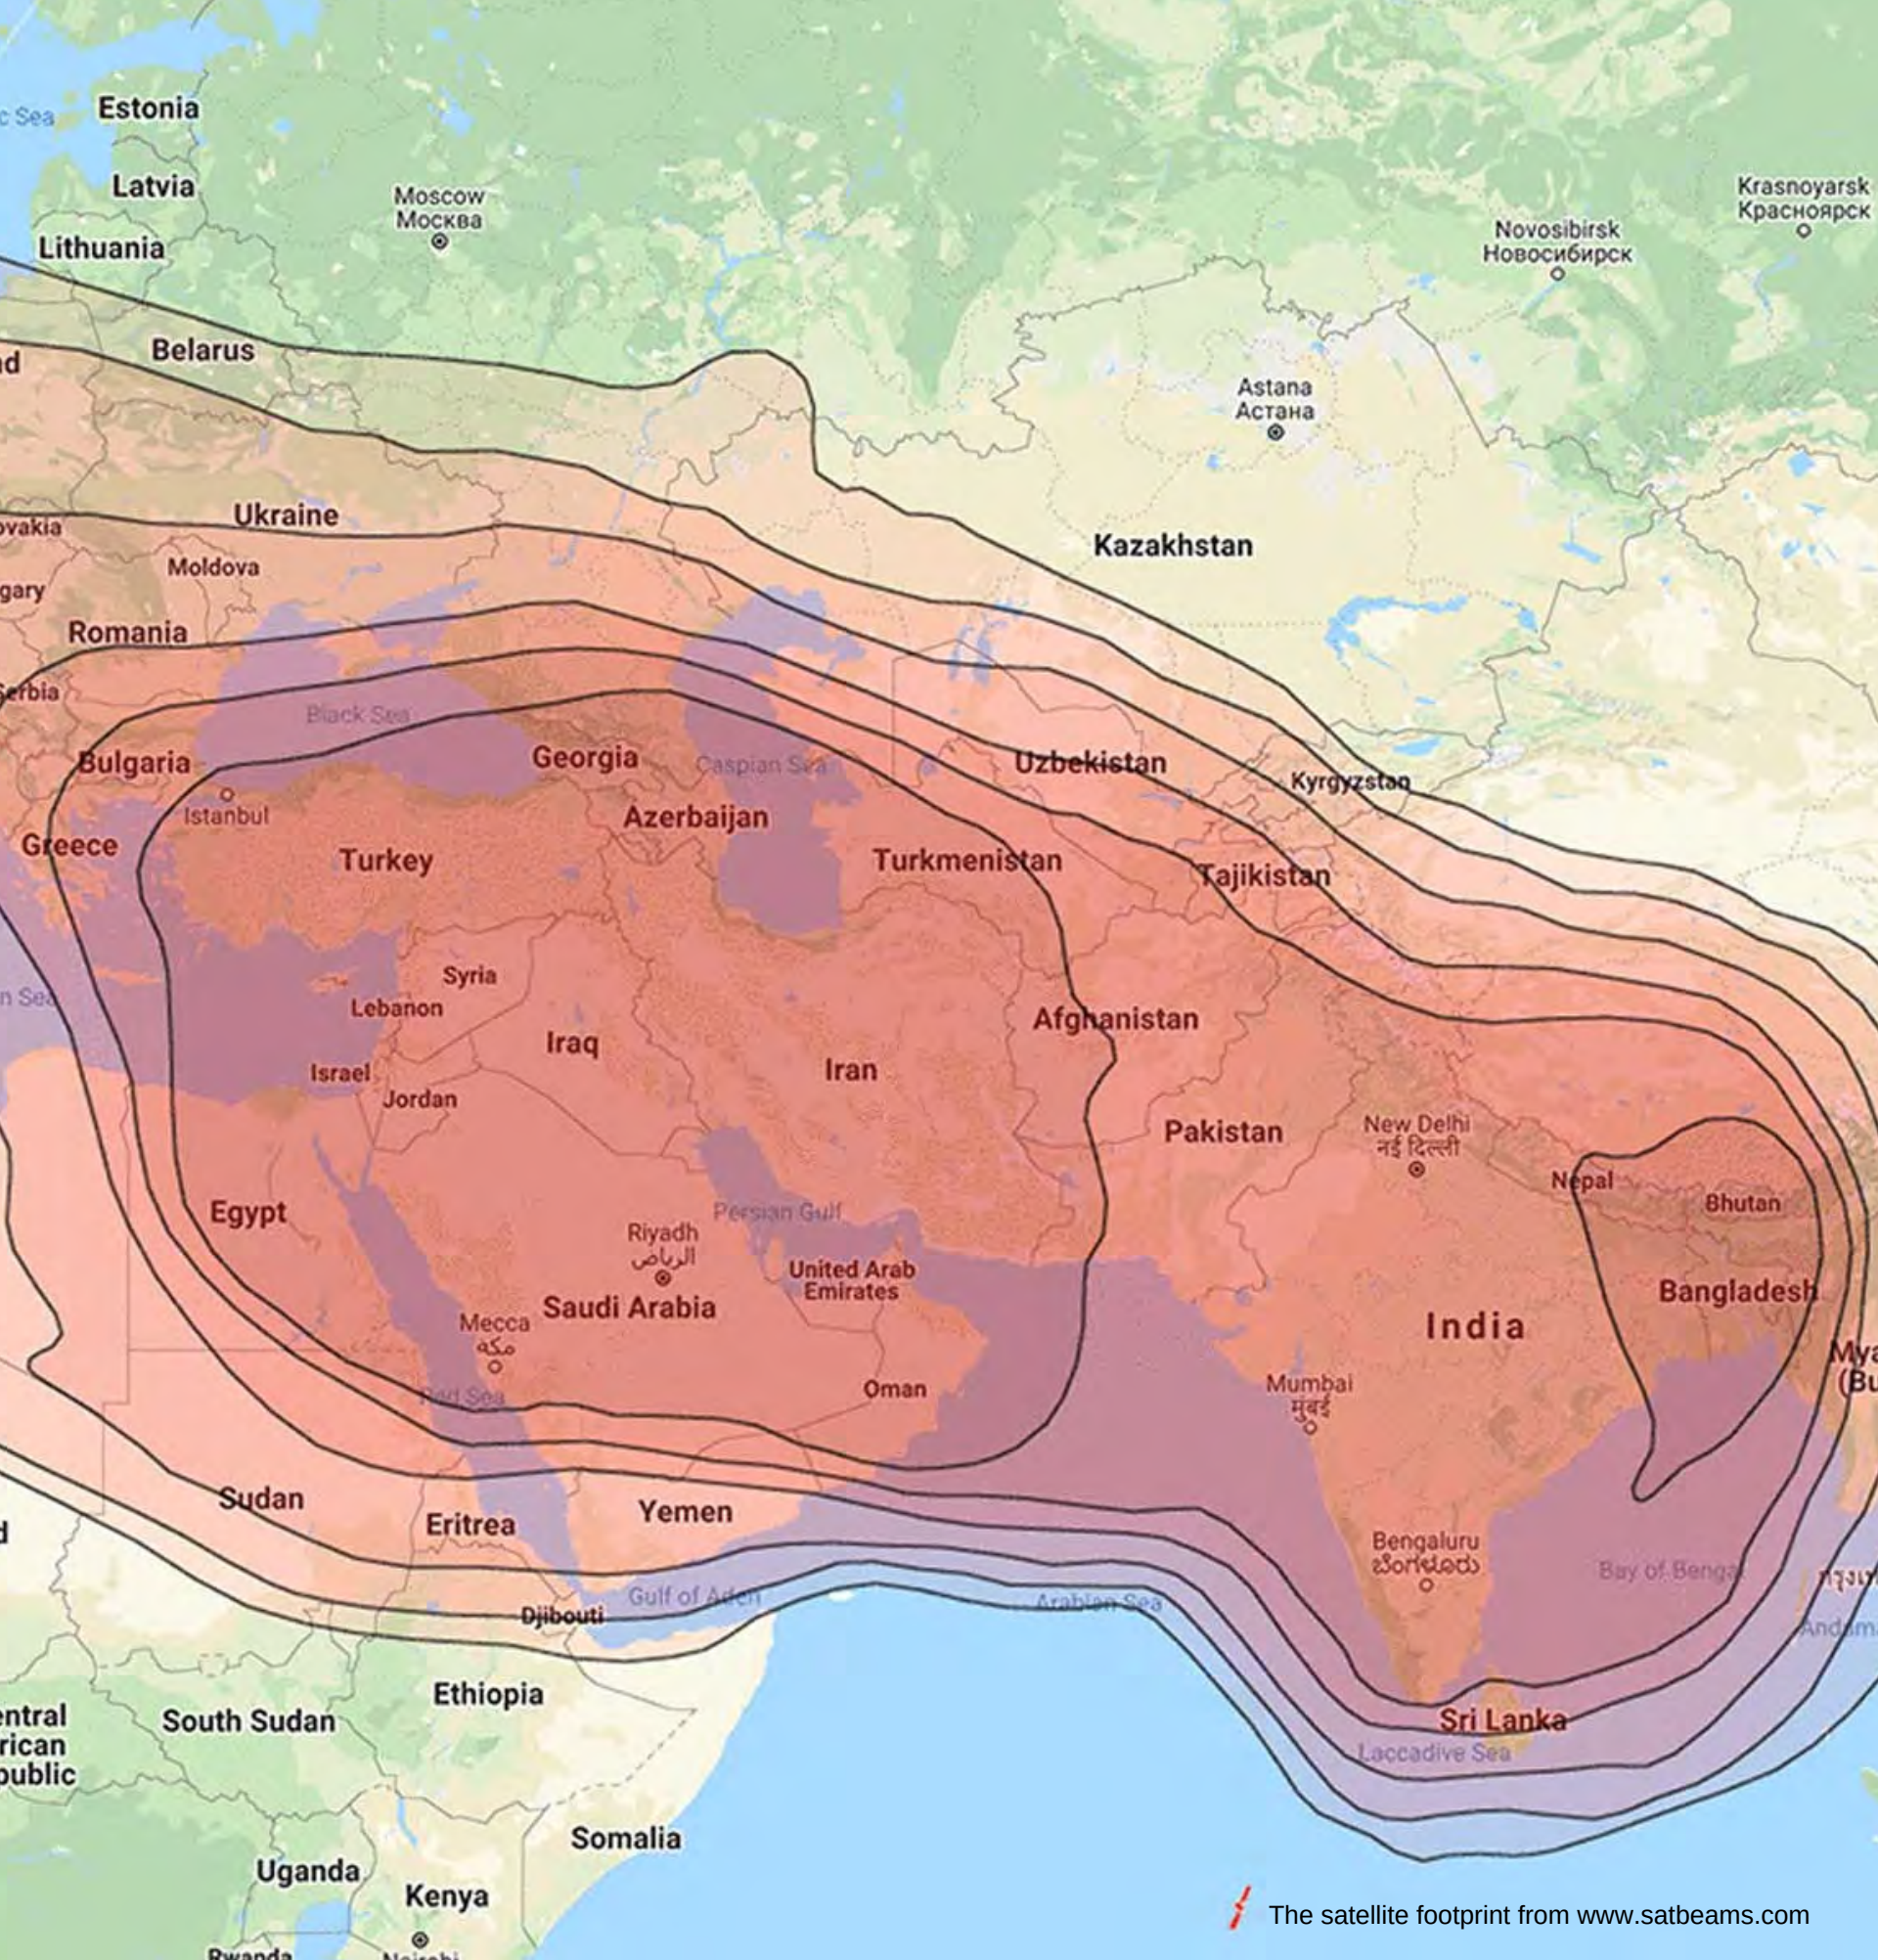

BROADBAND SATELLITE

E70B WIDE KU BAND

TS2.

E70B WIDE SATELLITE

TS2 Space has launched new service on E70B Wide satellite which grants access to those located in Asia Pacific region.

This "always on-top service", provided by TS2 Space, offers high bandwidth on the most sought contentions in the business sector.

This top solution will meet needs of the clients requiring connection and unlimited monthly traffic.

E70B WIDE

coverage & satellite equipment

Minimum requirements:

- 1.2M Ku-Band Class II antenna
- iDirect Evolution X1/X3/X5 Modem
- Ku 3W BUC NJT5097F
- NJR2837S PLL low band LO 10.0 LNB