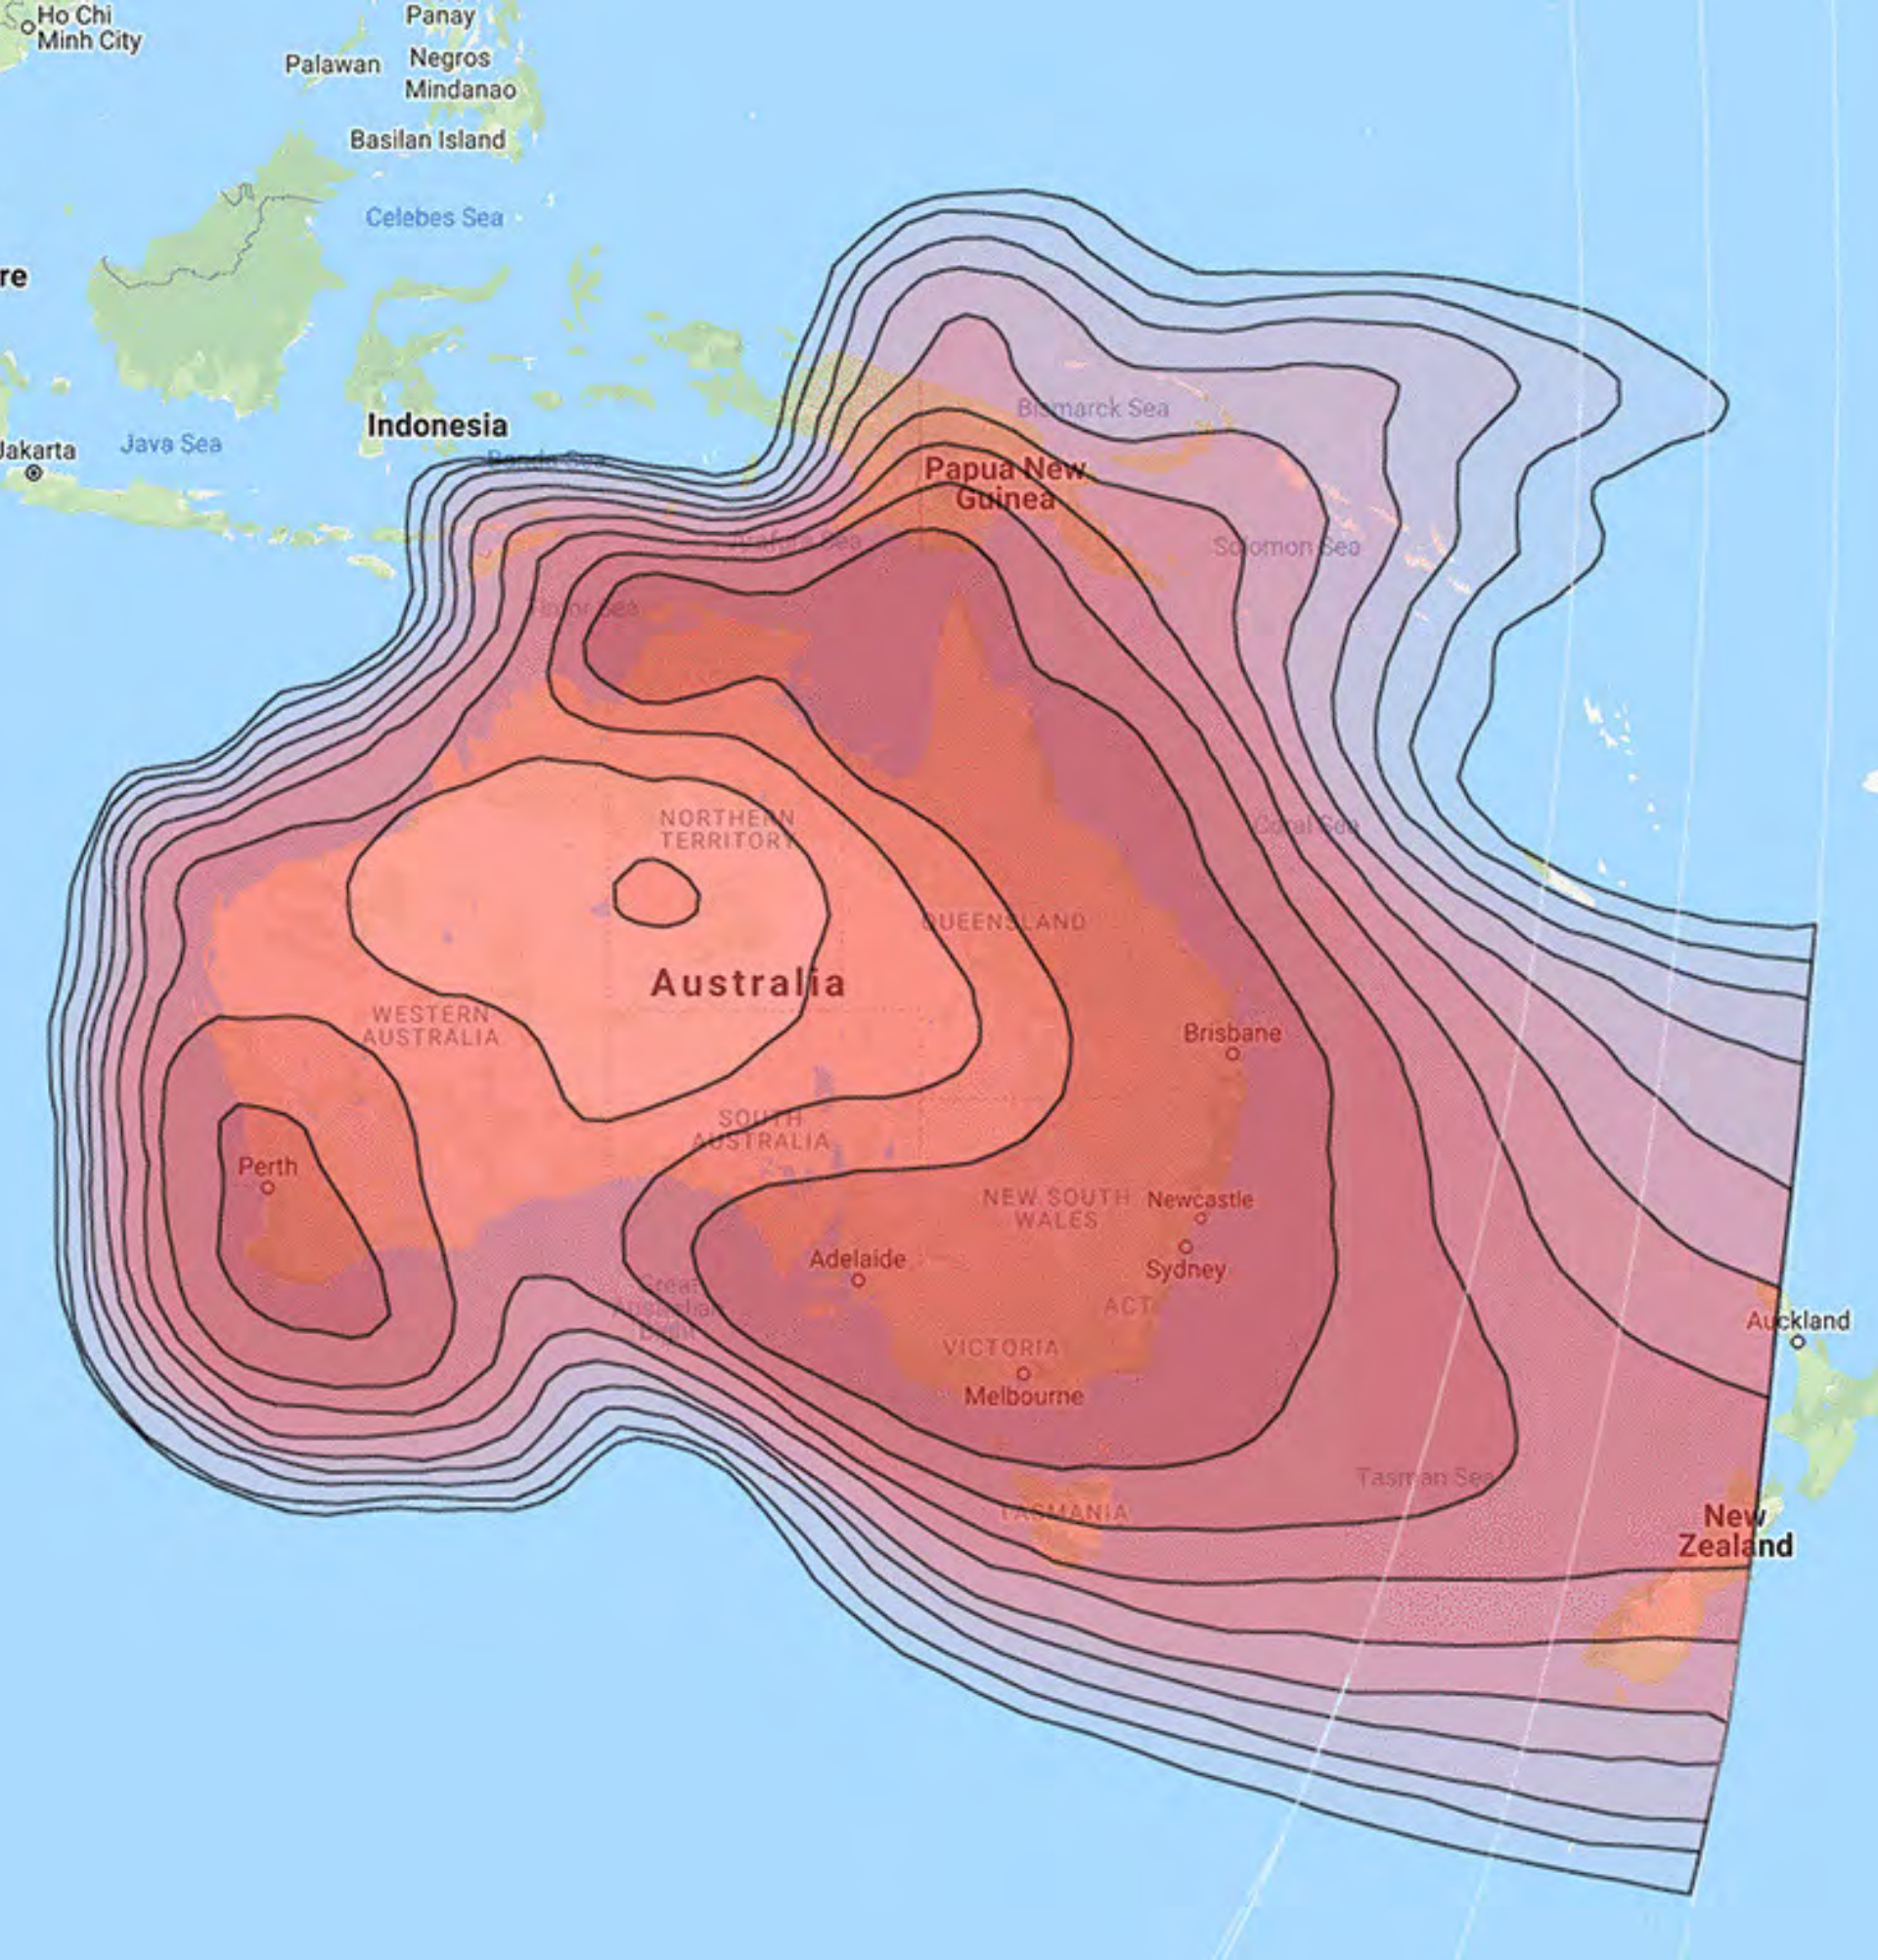

NSS 6 - KU BAND

coverage & satellite equipment

Minimum requirements:

- 1.2M Ku-Band Class II antenna
- iDirect Evolution X1/X3/X5 Modem
- Ku 3W BUC NJT5097F
- NJR2837S PLL low band LO 10.0 LNB

! Note !
Equipment depends on the service package and your location.
Please, contact us first for more details.