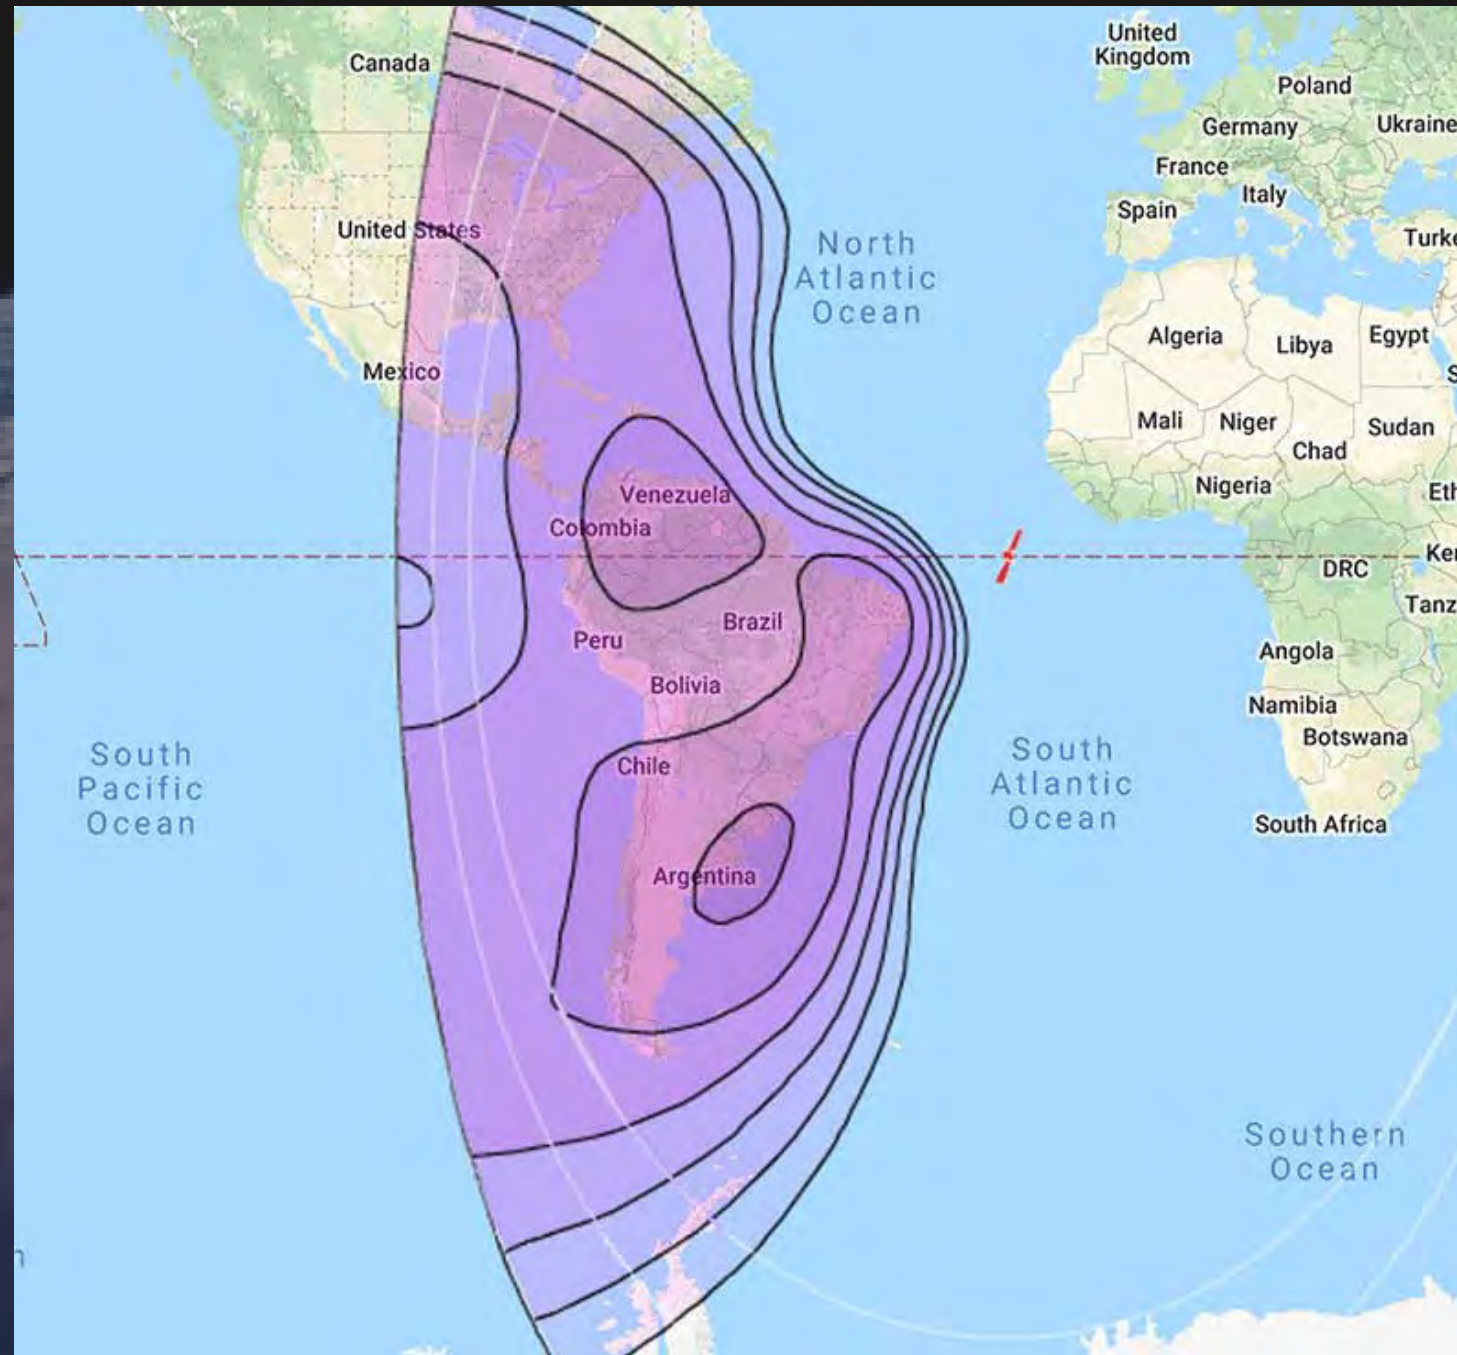

BROADBAND SATELLITE

iDIRECT - SES 4

TS2.

iDirect Evolution service for SES 4

TS2 Space is offering broadband access to the internet in the areas with weak telecommunications infrastructure.

The main medium of transmission is a broadband two-way satellite transfer system which provides good access to the internet in even the least accessible areas.

Apart from the internet connection, it provides also additional services available on iDirect Evolution platform.

TS2 Space proudly presents new C-Band services offer on SES-4 satellite carrier. SES-4 EH-EH @ 22°W (338°E) replaced NSS-7 to provide enhanced coverage over the Americas, Africa and Europe.

It is ideal for video distribution, government, VSAT and maritime services.

SES-4 was designed to expand and enhance satellite data traffic over Americas, Europe, Africa, and the Middle East.

The most powerful satellite among those from SES series and is located at one of the most highly demanded orbital locations for transatlantic traffic.

COVERAGE - iDirect Evolution SES 4

South America, Caribbean Sea

The satellite footprint from www.satbeams.com

Africa, Middle East, Europe

Minimum Equipment requirements:

Equipment requirements:

- modem - iDirect Evolution series
- Antenna - 2,4m diameter
- BUC - at least 5W
- LNB - NORSAT PLL 2320 or Equivalent