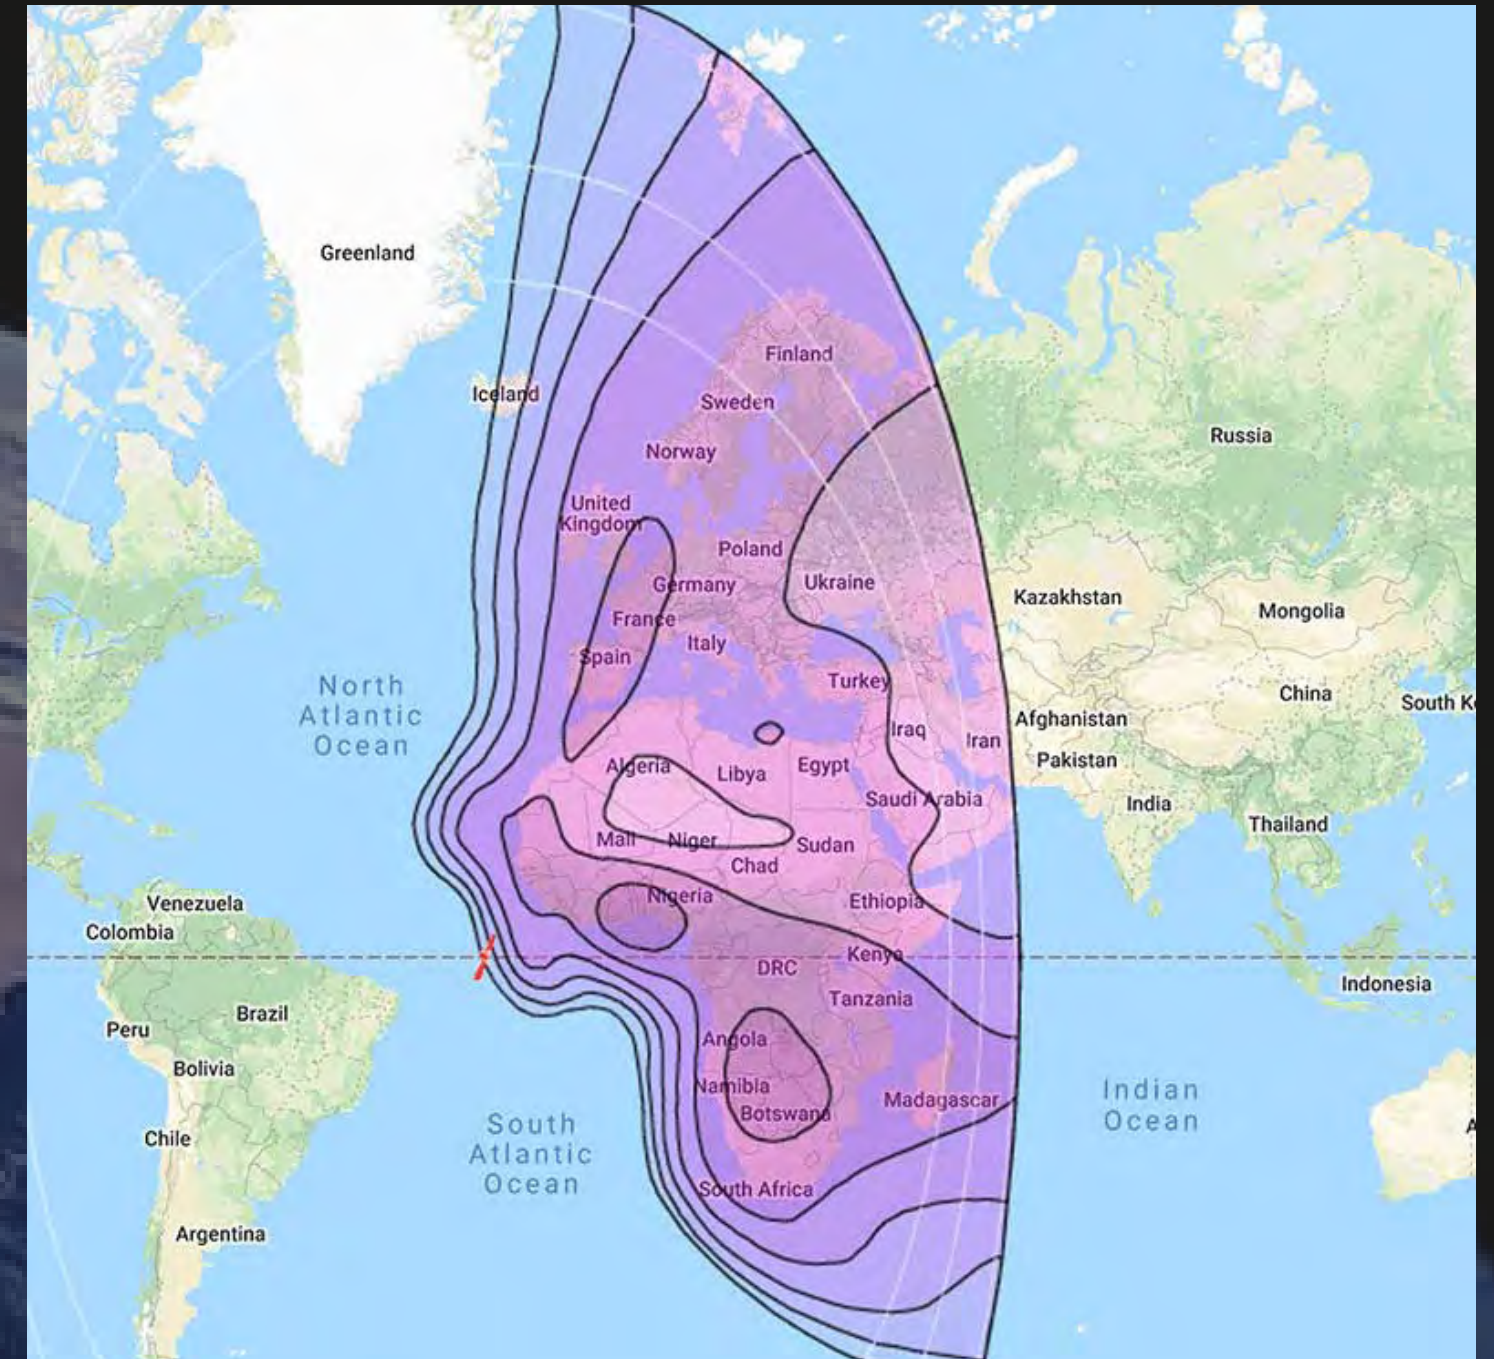

BROADBAND SATELLITE

iDIRECT - SES 4

TS2.

iDirect Evolution service for SES 4

TS2 Space is offering broadband access to the internet in the areas with weak telecommunications infrastructure.

The main medium of transmission is a broadband two-way satellite transfer system which provides good access to the internet in even the least accessible areas.

Apart from the internet connection, it provides also additional services available on iDirect Evolution platform.

TS2 Space proudly presents new C-Band services offer on SES-4 satellite carrier. SES-4 EH-EH @ 22°W (338°E) replaced NSS-7 to provide enhanced coverage over the Americas, Africa and Europe.

It is ideal for video distribution, government, VSAT and maritime services.

SES-4 was designed to expand and enhance satellite data traffic over Americas, Europe, Africa, and the Middle East.

The most powerful satellite among those from SES series and is located at one of the most highly demanded orbital locations for transatlantic traffic.

COVERAGE - iDirect Evolution SES 4

South America, Caribbean Sea

The satellite footprint from www.satbeams.com

Africa, Middle East, Europe

Minimum Equipment requirements:

Equipment requirements:

- modem - iDirect Evolution series
- Antenna - 2,4m diameter
- BUC - at least 5W
- LNB - NORSAT PLL 2320 or Equivalent