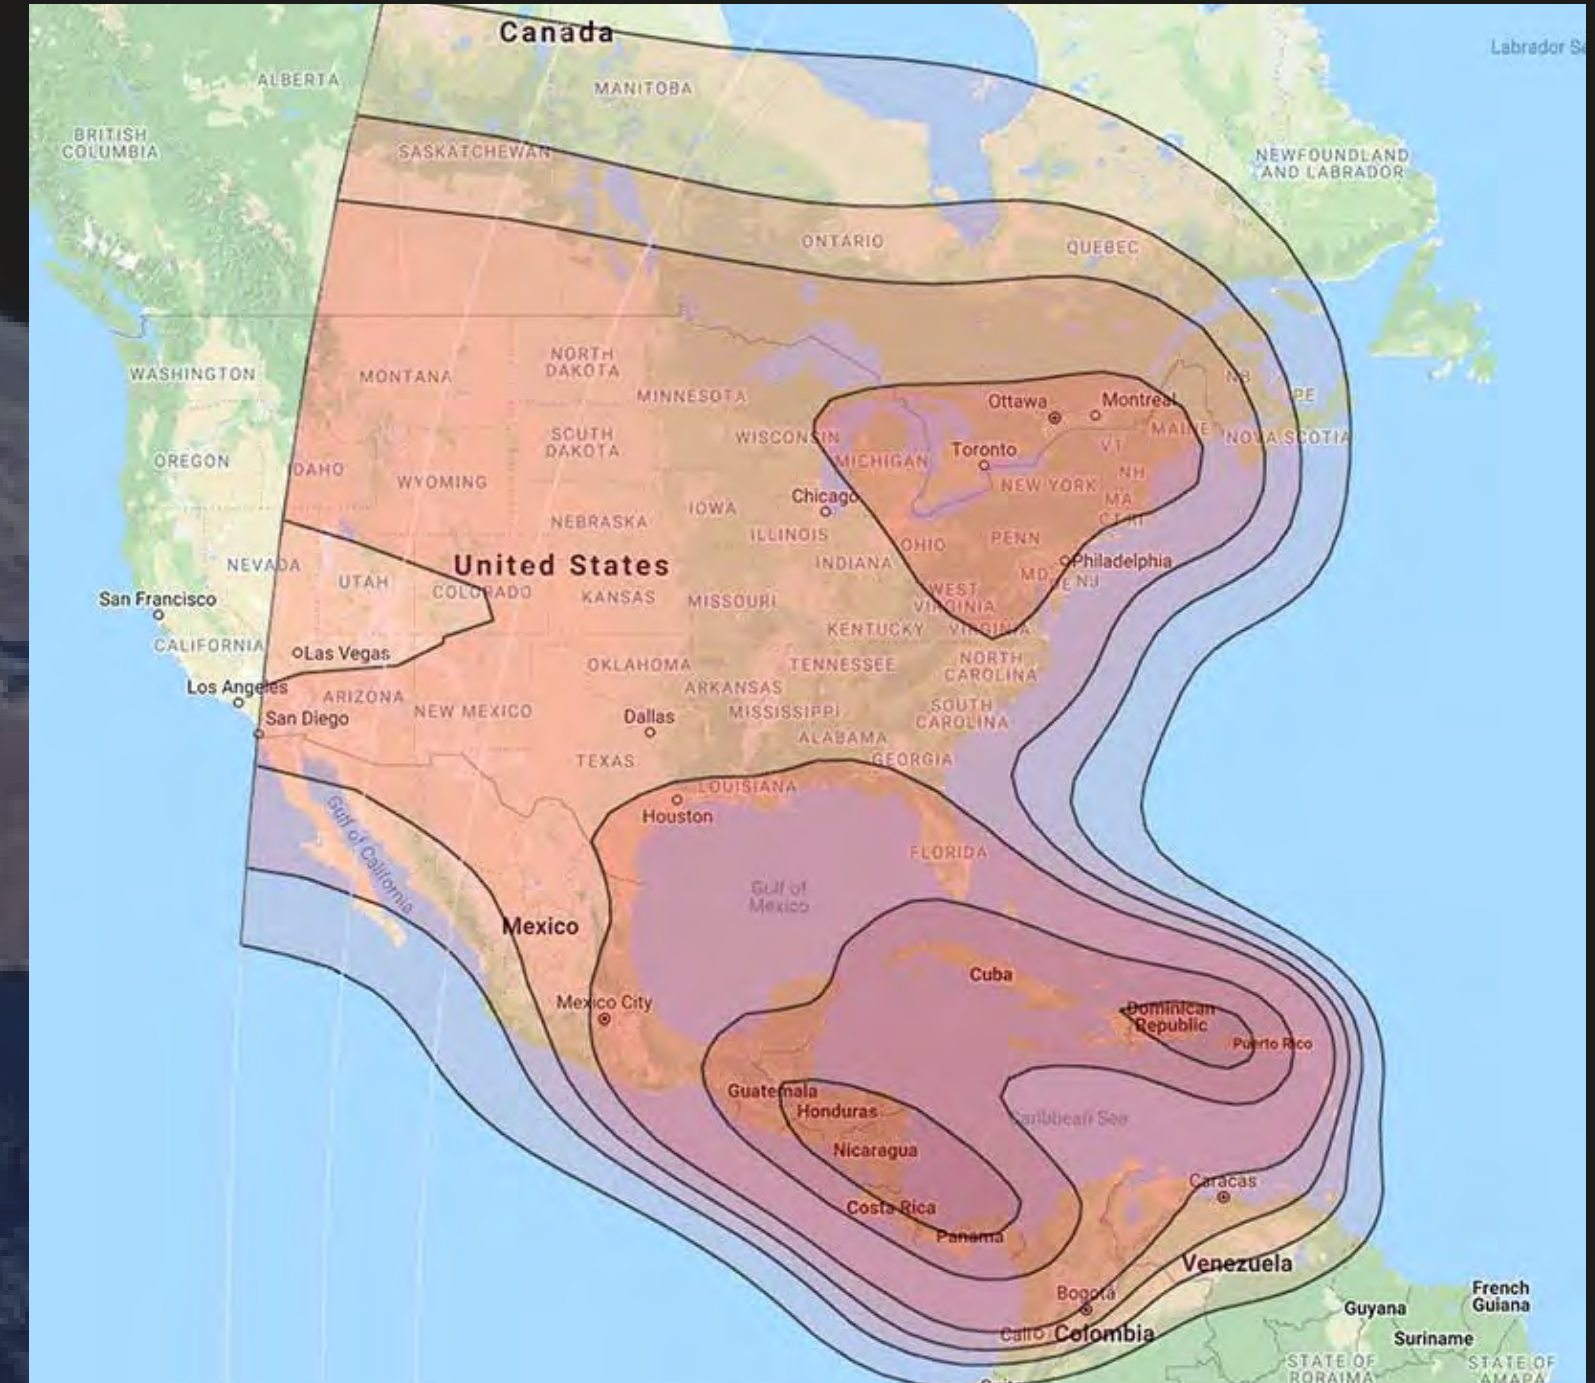

BROADBAND SATELLITE

T11N KU-BAND

TS2.

TS2.SPACE

T11 N KU-BAND

CENTRAL AMERICA - AFRICA

TS2 Space offers the broadband access to the Internet in areas with weak telecommunications infrastructure.

The main medium of transmission is a broadband two-way satellite transfer system, which provides good access to the Internet in the least accessible areas.

Apart from the Internet connection, it provides a wide range of additional services, available on iDirect Evolution platform.

COVERAGE - T11 N

AFRICA

The satellite footprint from www.satbeams.com

CENTRAL AMERICA