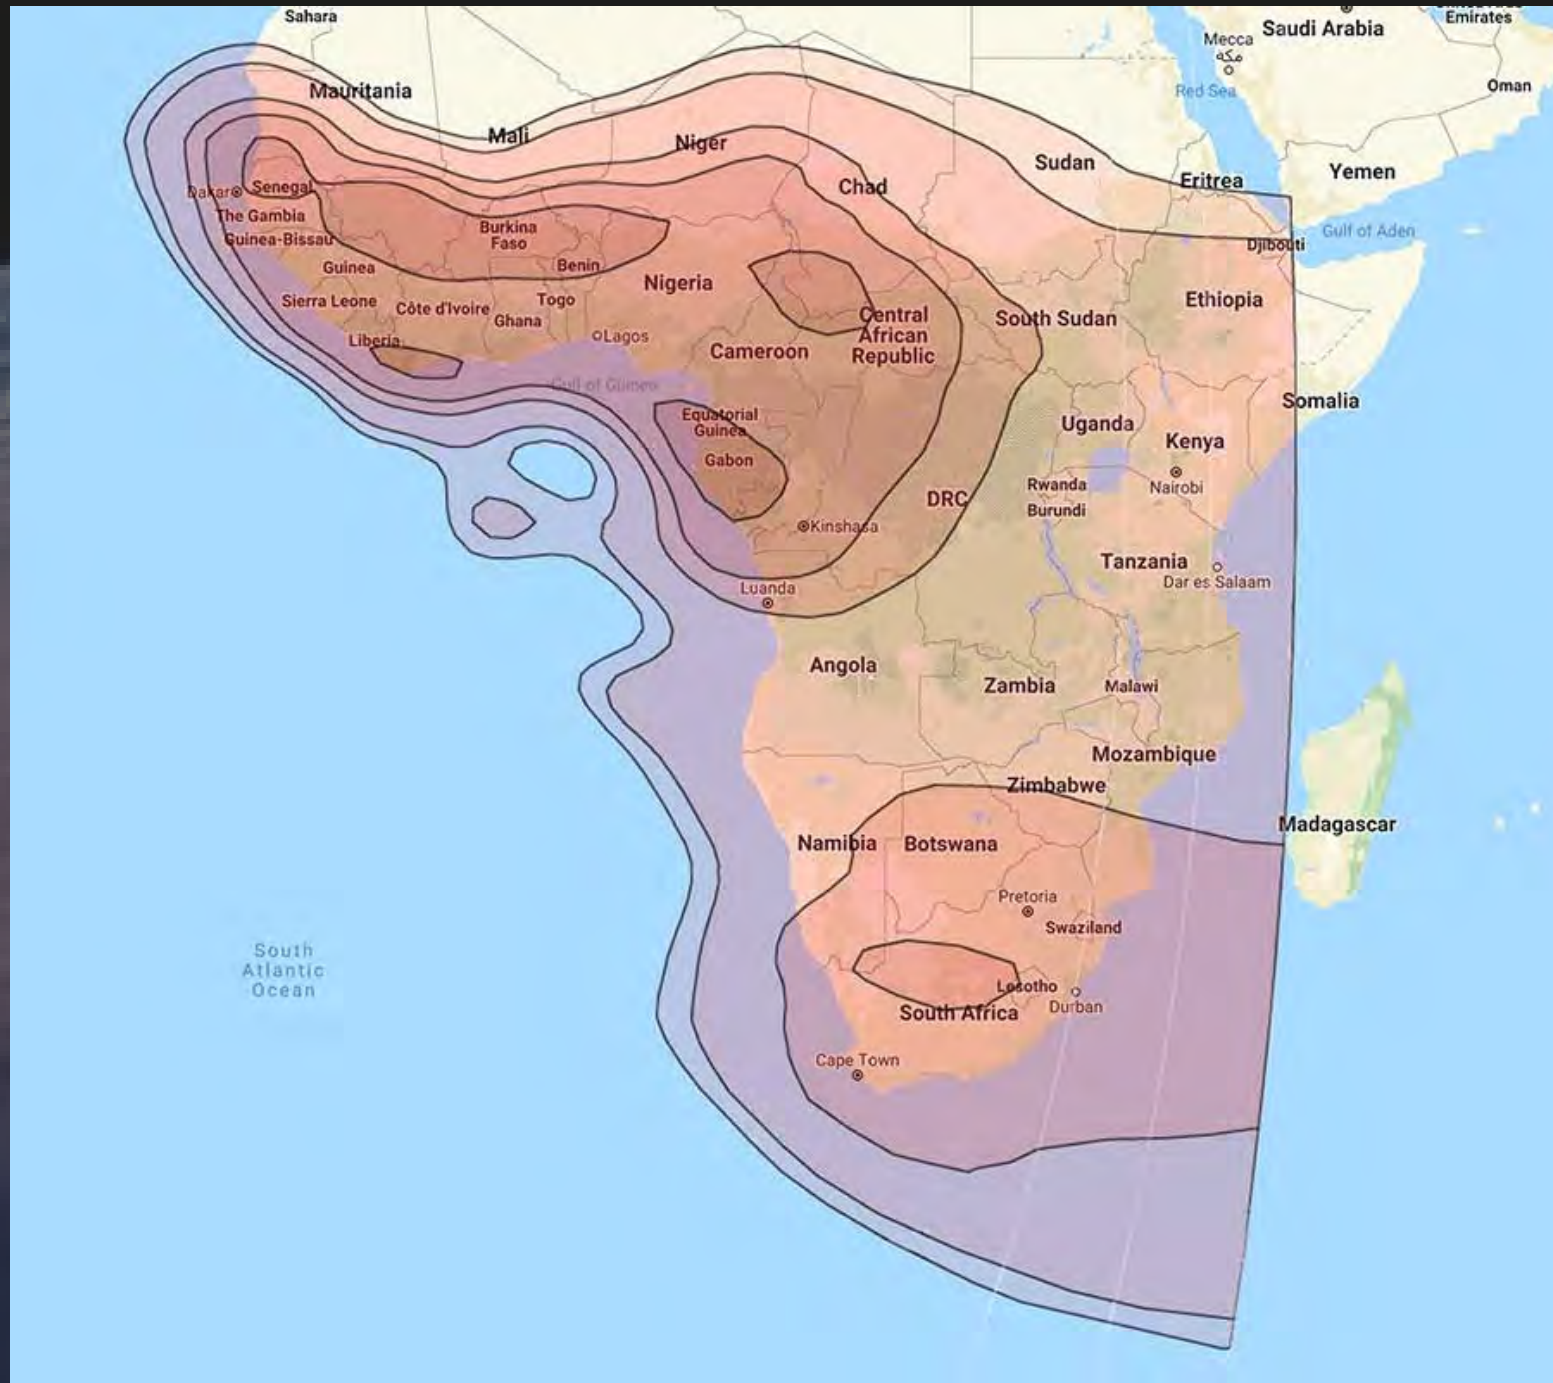

BROADBAND SATELLITE

T11N KU-BAND

TS2.

TS2.SPACE

T11 N KU-BAND

CENTRAL AMERICA - AFRICA

TS2 Space offers the broadband access to the Internet in areas with weak telecommunications infrastructure.

The main medium of transmission is a broadband two-way satellite transfer system, which provides good access to the Internet in the least accessible areas.

Apart from the Internet connection, it provides a wide range of additional services, available on iDirect Evolution platform.

COVERAGE - T11 N

AFRICA

The satellite footprint from www.satbeams.com

CENTRAL AMERICA