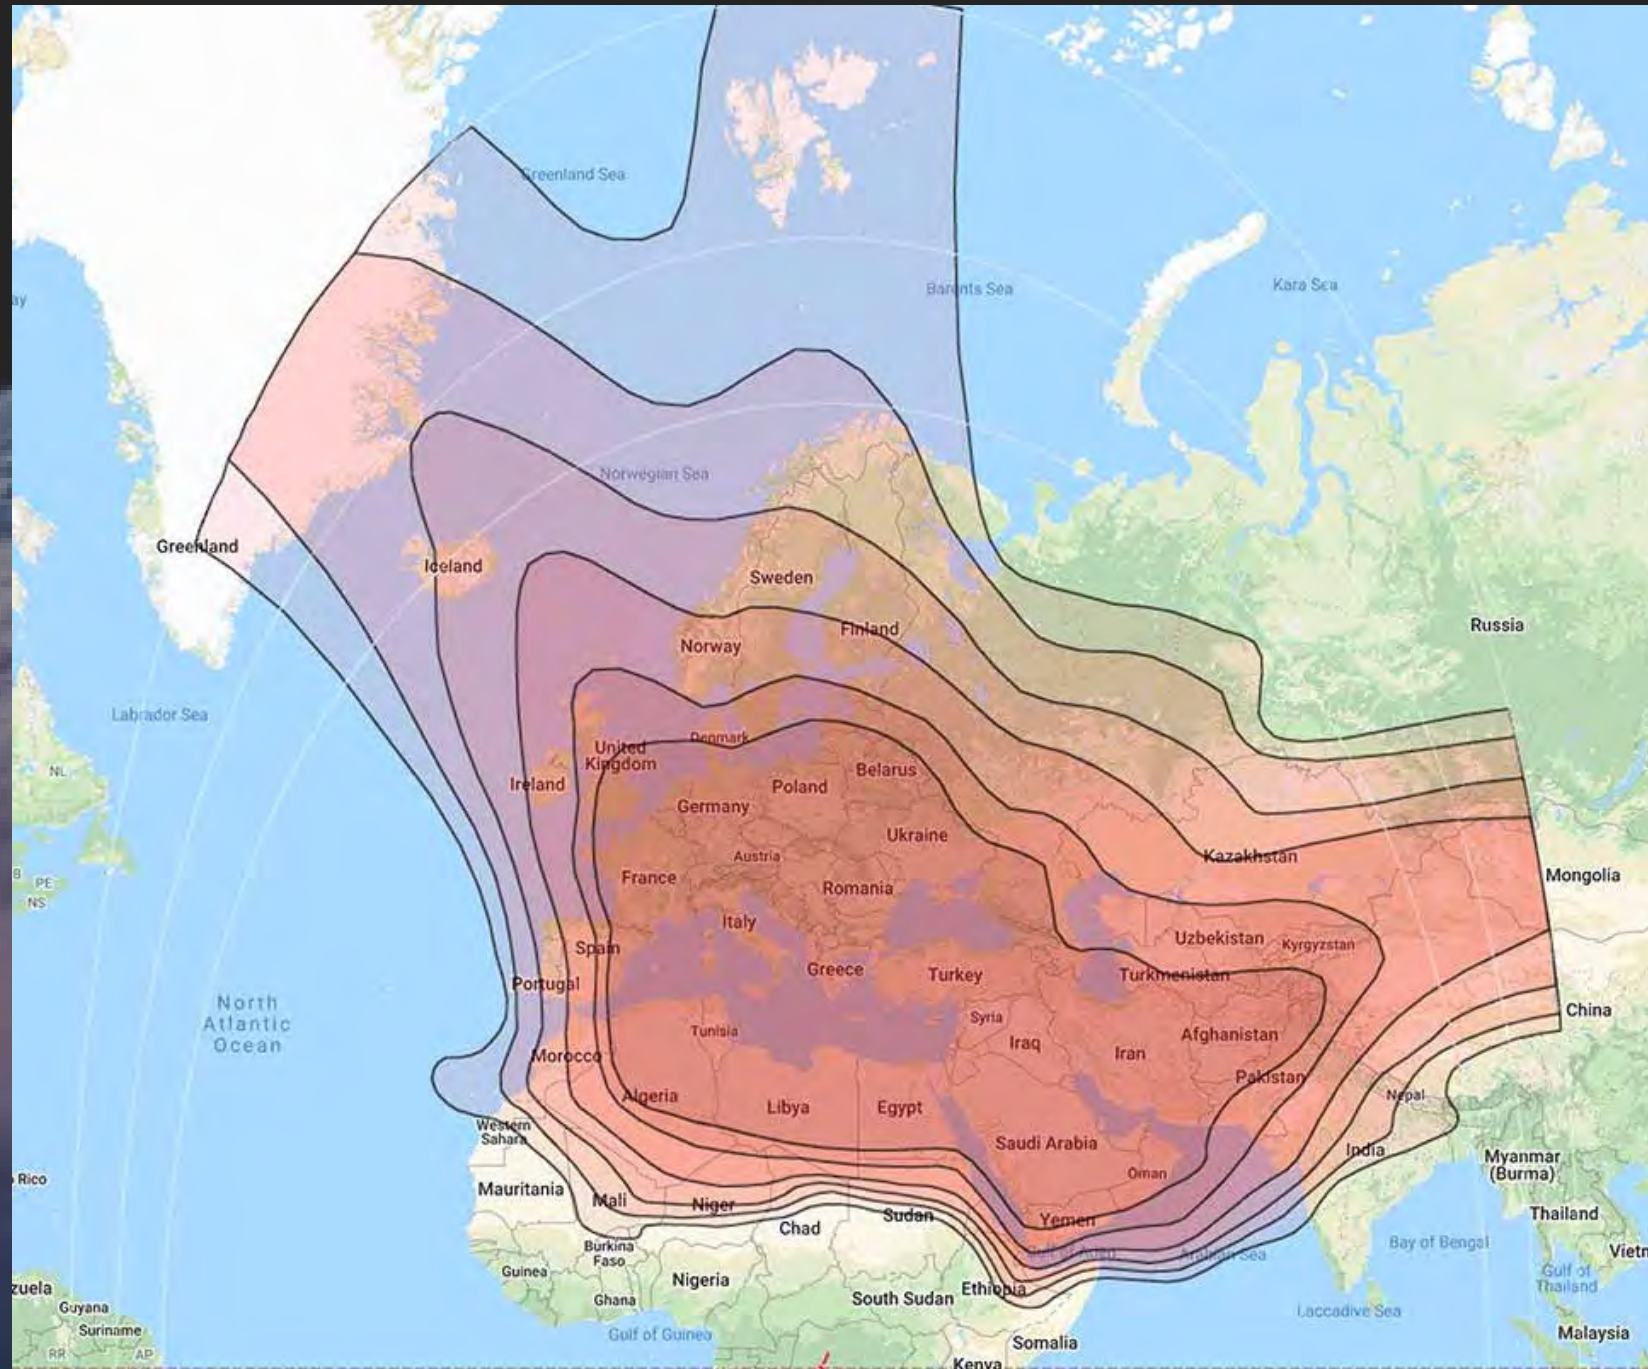

BROADBAND SATELLITE

iDIRECT Evolution NSS 12 - E21 B

TS2.

iDIRECT EVOLUTION

TS2 SPACE has been one among the first telecom operators in the satellite technology field on the territory of Iraq and Afghanistan and as such we have enjoyed a successful cooperation with the US Department of Defense and individual soldiers for several years.

You can share our Internet connection with other soldiers via wireless or wired network. Most soldiers deploy with a laptop in hand and a hookup to the Internet in their barracks. This is especially important for the many who are married, and have young children. The Internet access has resulted in major morale improvements. Troops no longer feel cut off from home.

Currently, with iDirect Evolution platform we are using NSS-12 and E21B satellites to provide high-level service for our customers who are located in The Middle East, Europe and Northern Africa.

COVERAGE - E21 B