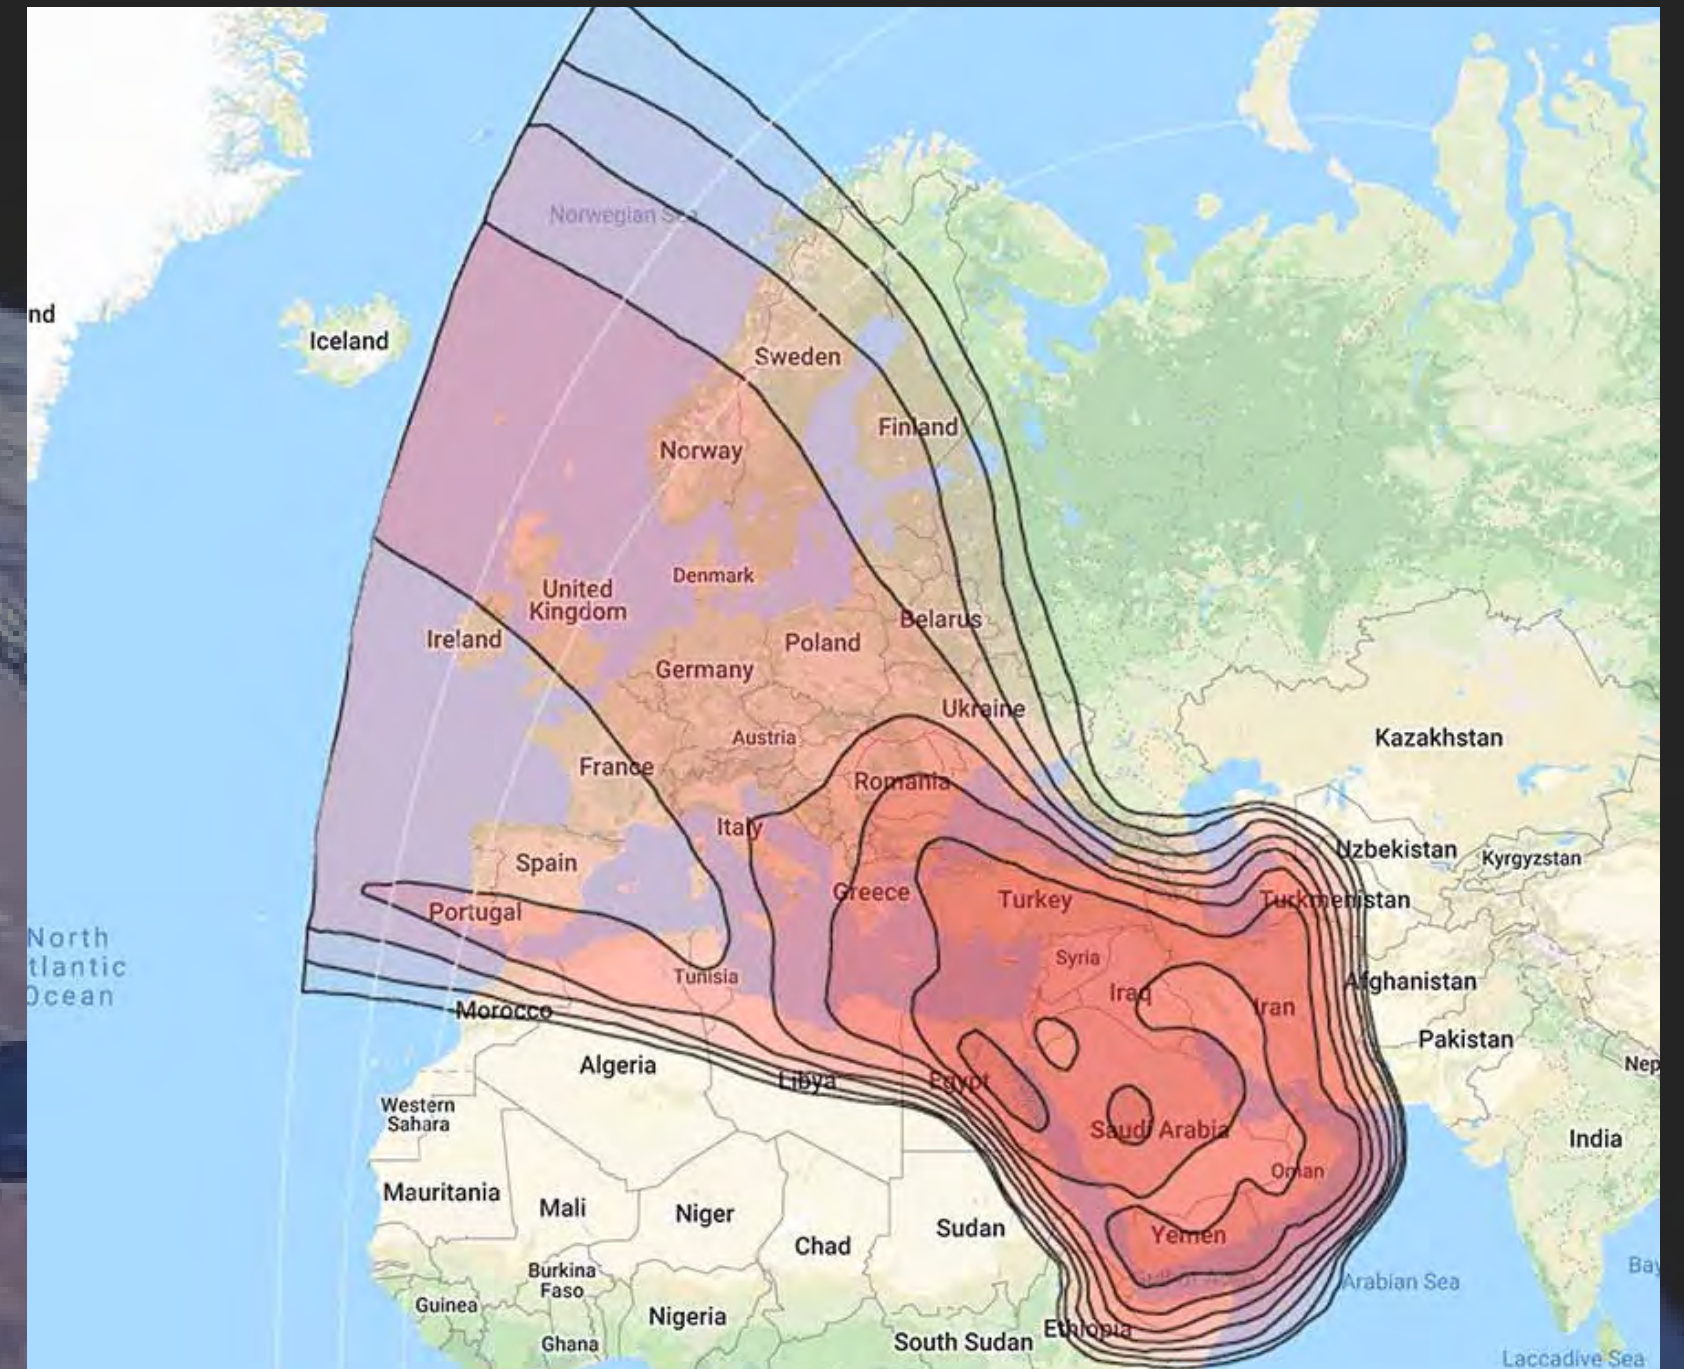

BROADBAND SATELLITE

iDIRECT Evolution NSS 12 - E21 B

TS2.

iDIRECT EVOLUTION

TS2 SPACE has been one among the first telecom operators in the satellite technology field on the territory of Iraq and Afghanistan and as such we have enjoyed a successful cooperation with the US Department of Defense and individual soldiers for several years.

We are offering unlimited service. However, if you are interested in cheaper alternatives you can always use one of our FAP services. FAP (Fair Access Policy) limits the transfer to a specified amount of data over a period of time.

Currently, with iDirect Evolution platform we are using NSS-12 and E21B satellites to provide high-level service for our customers who are located in The Middle East, Europe and Northern Africa.

COVERAGE - E21 B

COVERAGE - NSS 12

The satellite footprint from www.satbeams.com

iDIRECT EVOLUTION

Evolution is iDirect's first next-generation satellite router featuring highly efficient implementation of the DVB-S2 standard.